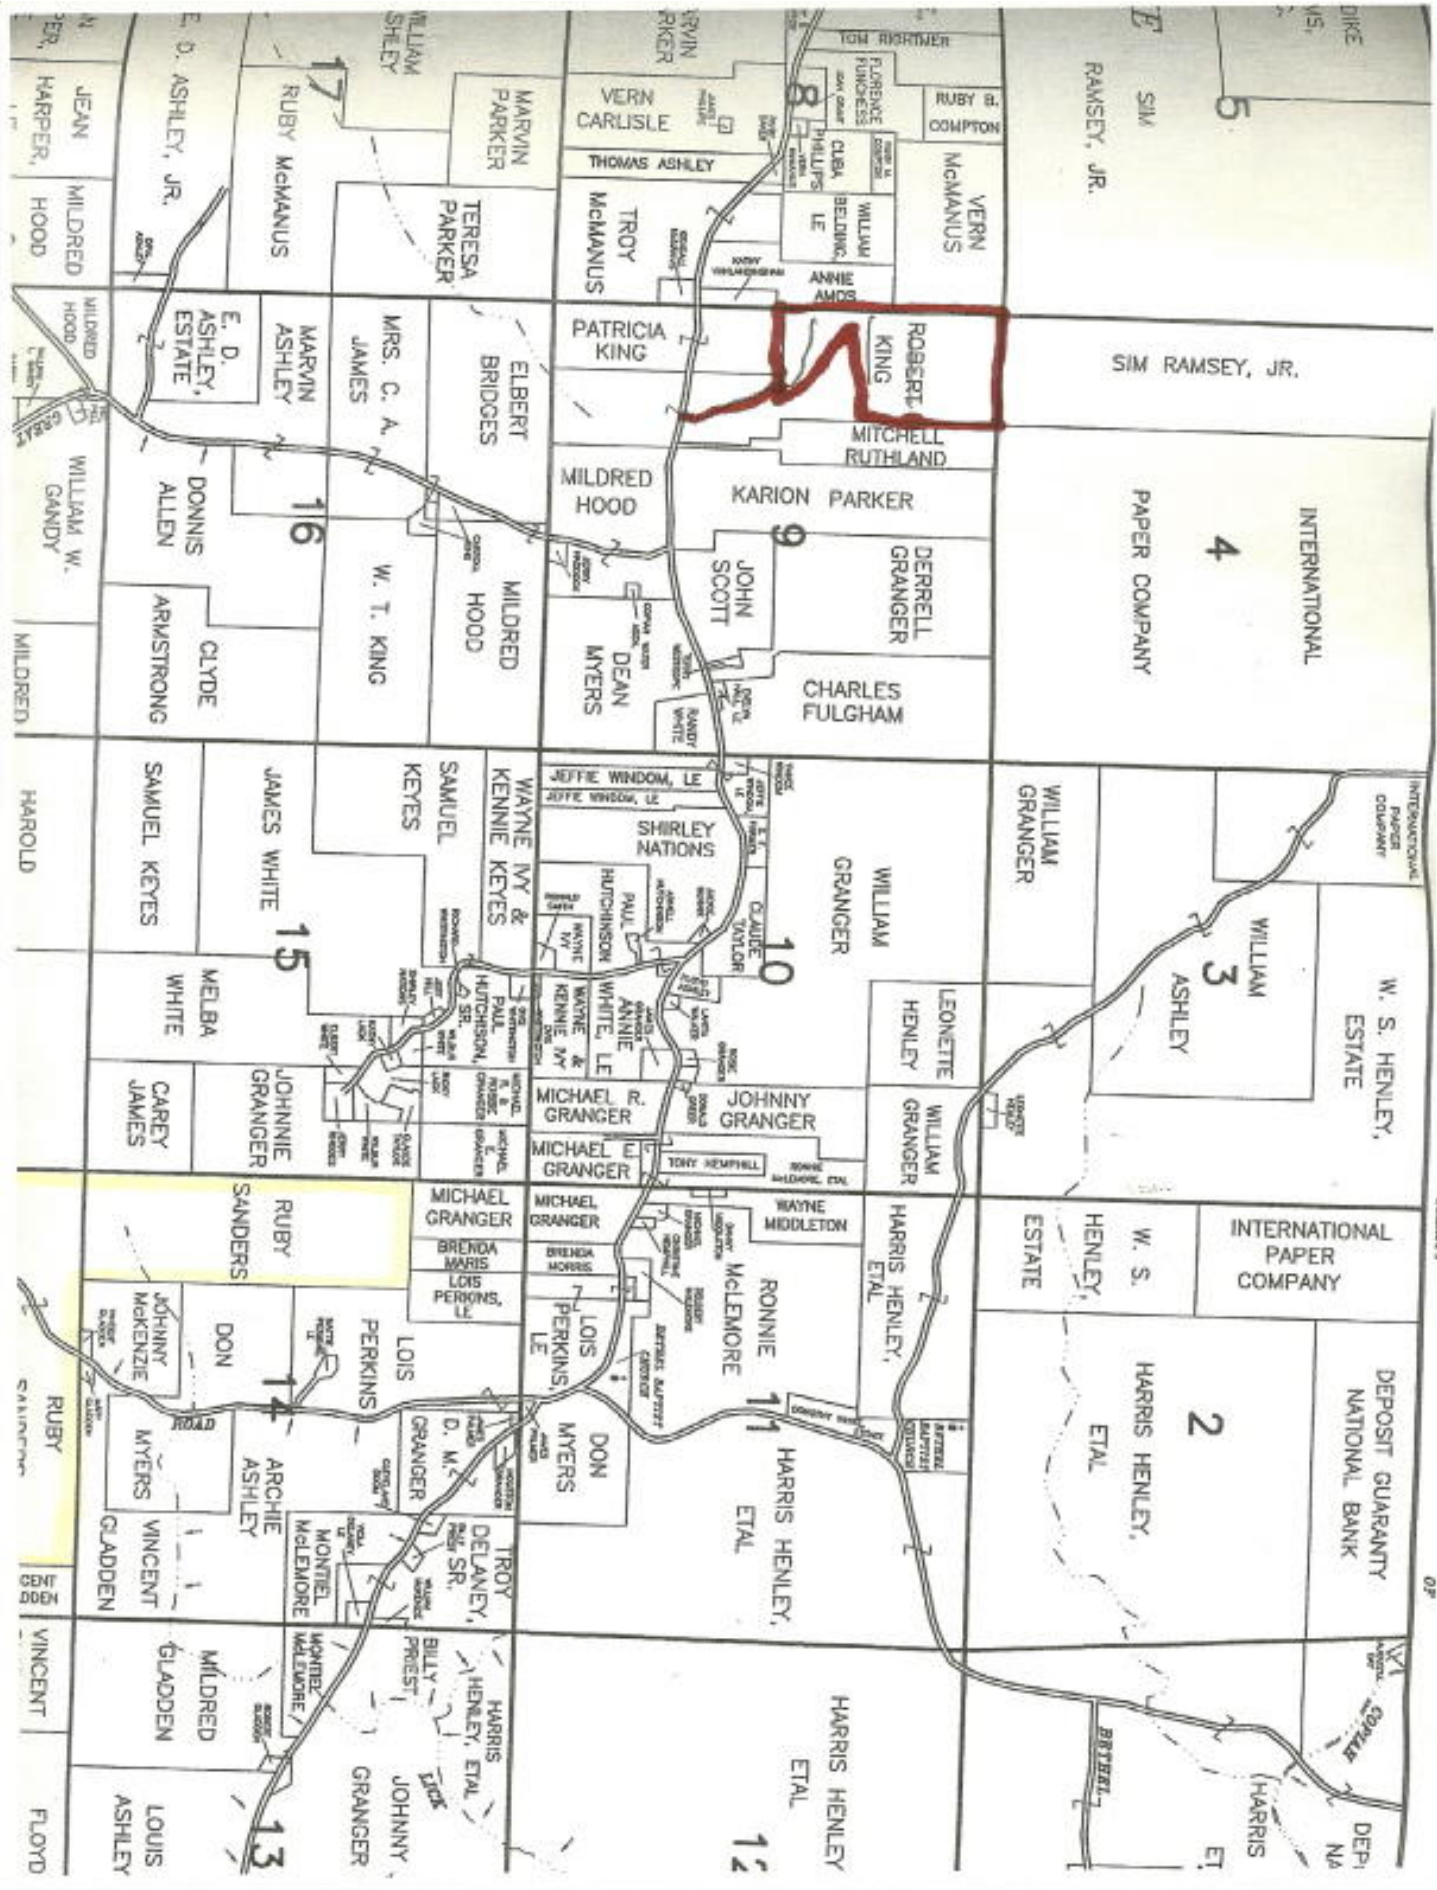

**COPIAH COUNTY, MS**

**70 ACRES WITH 1,900 SQ. FT. CABIN**

**70 ACRES CLEAR CUT AND REPLANTED, ALSO HAS SMZ'S FOR HUNTING AND 2 PONDS. CABIN HAS 2 BEDROOMS 2 BATHS DOWN STAIRS AND 2 BEDROOM 1 BATH UP STAIRS. A CYRESS SIDED HOUSE OVER LOOKING A LAKE THATS VERY PRIVATE.**

**THIS WOULD BE A GREAT HOMESTEAD OR RECREATIONAL TRACT. 6 MILES FROM HAZELHURST, MS., ON RAMSEY ROAD.**

**TAKE HWY 28 OUT OF HAZELHURST GOING EAST, TO SHADY GROVE ROAD TO HWY 472 EAST GO 2.7 MILES TO RAMSEY ROAD AND PROPERTY IS ON THE LEFT. CALL BLAIR FOR DETAILS ON THIS NEW LISTING**